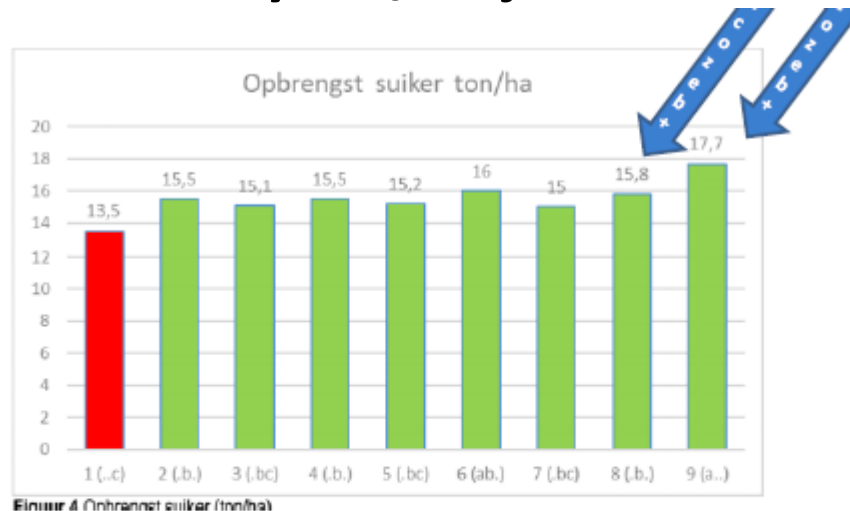

Azoles on Septoria – Protecting decline full label rates

Sugar beets Cercospora experiment 2016 for yield/ object

Locatie: Limburg

(Opbrengst suiker = Yield of sugar)

(Locatie = Location)